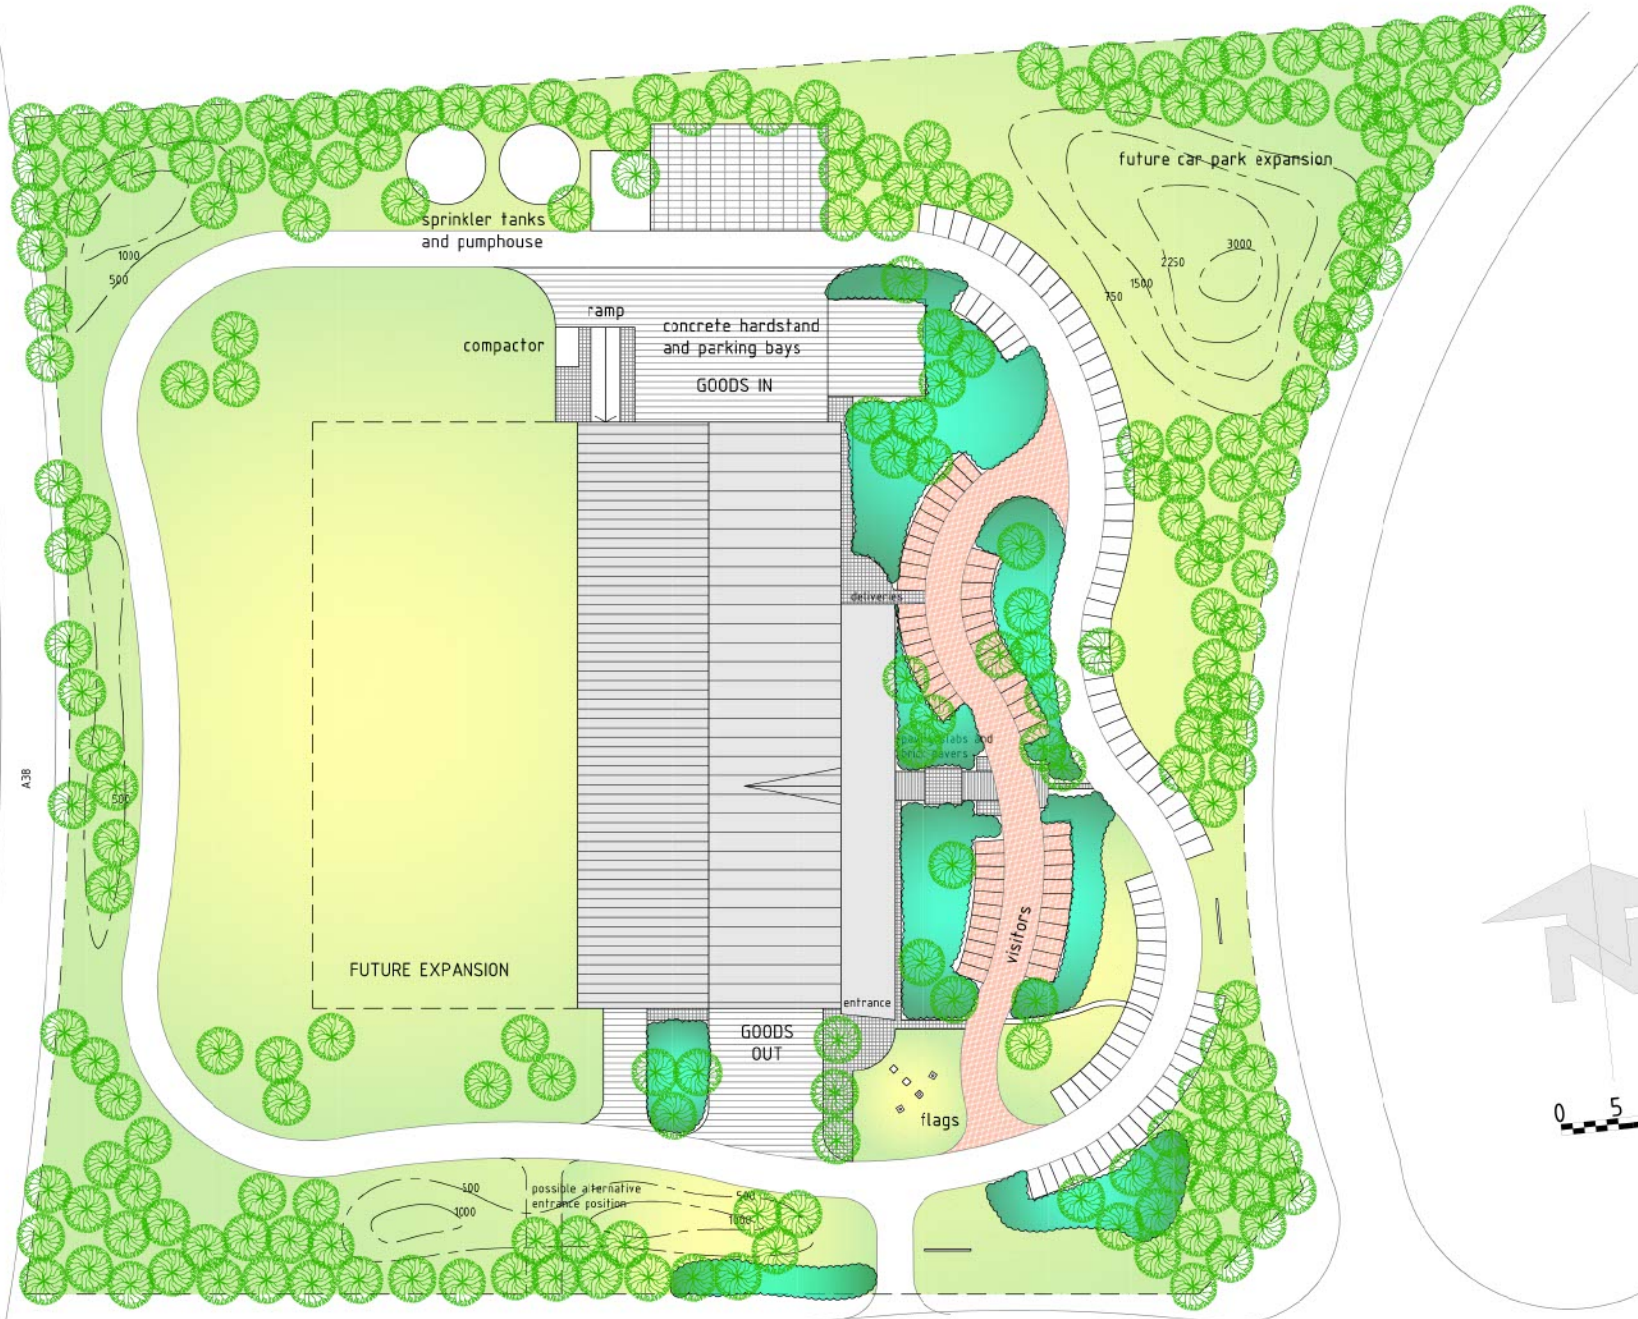

Site Plan

JOHNSON CONTROLS