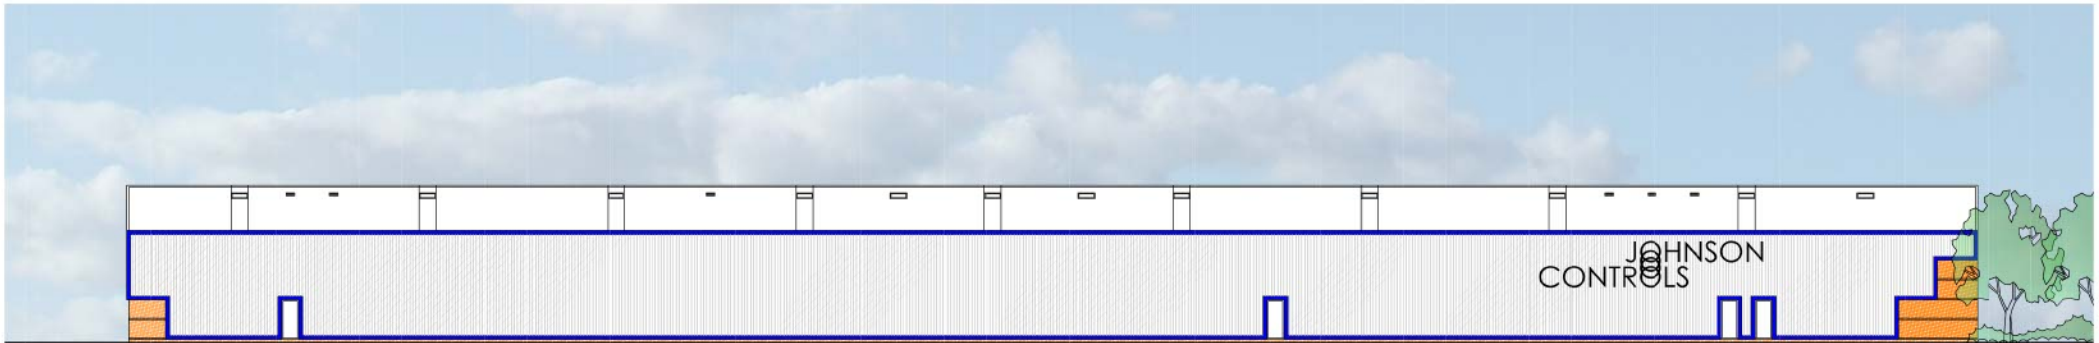

West Elevation

JOHNSON
CONTROLS

JAMES McARTNEY
ARCHITECTURE INTERIOR DESIGN LANDSCAPES